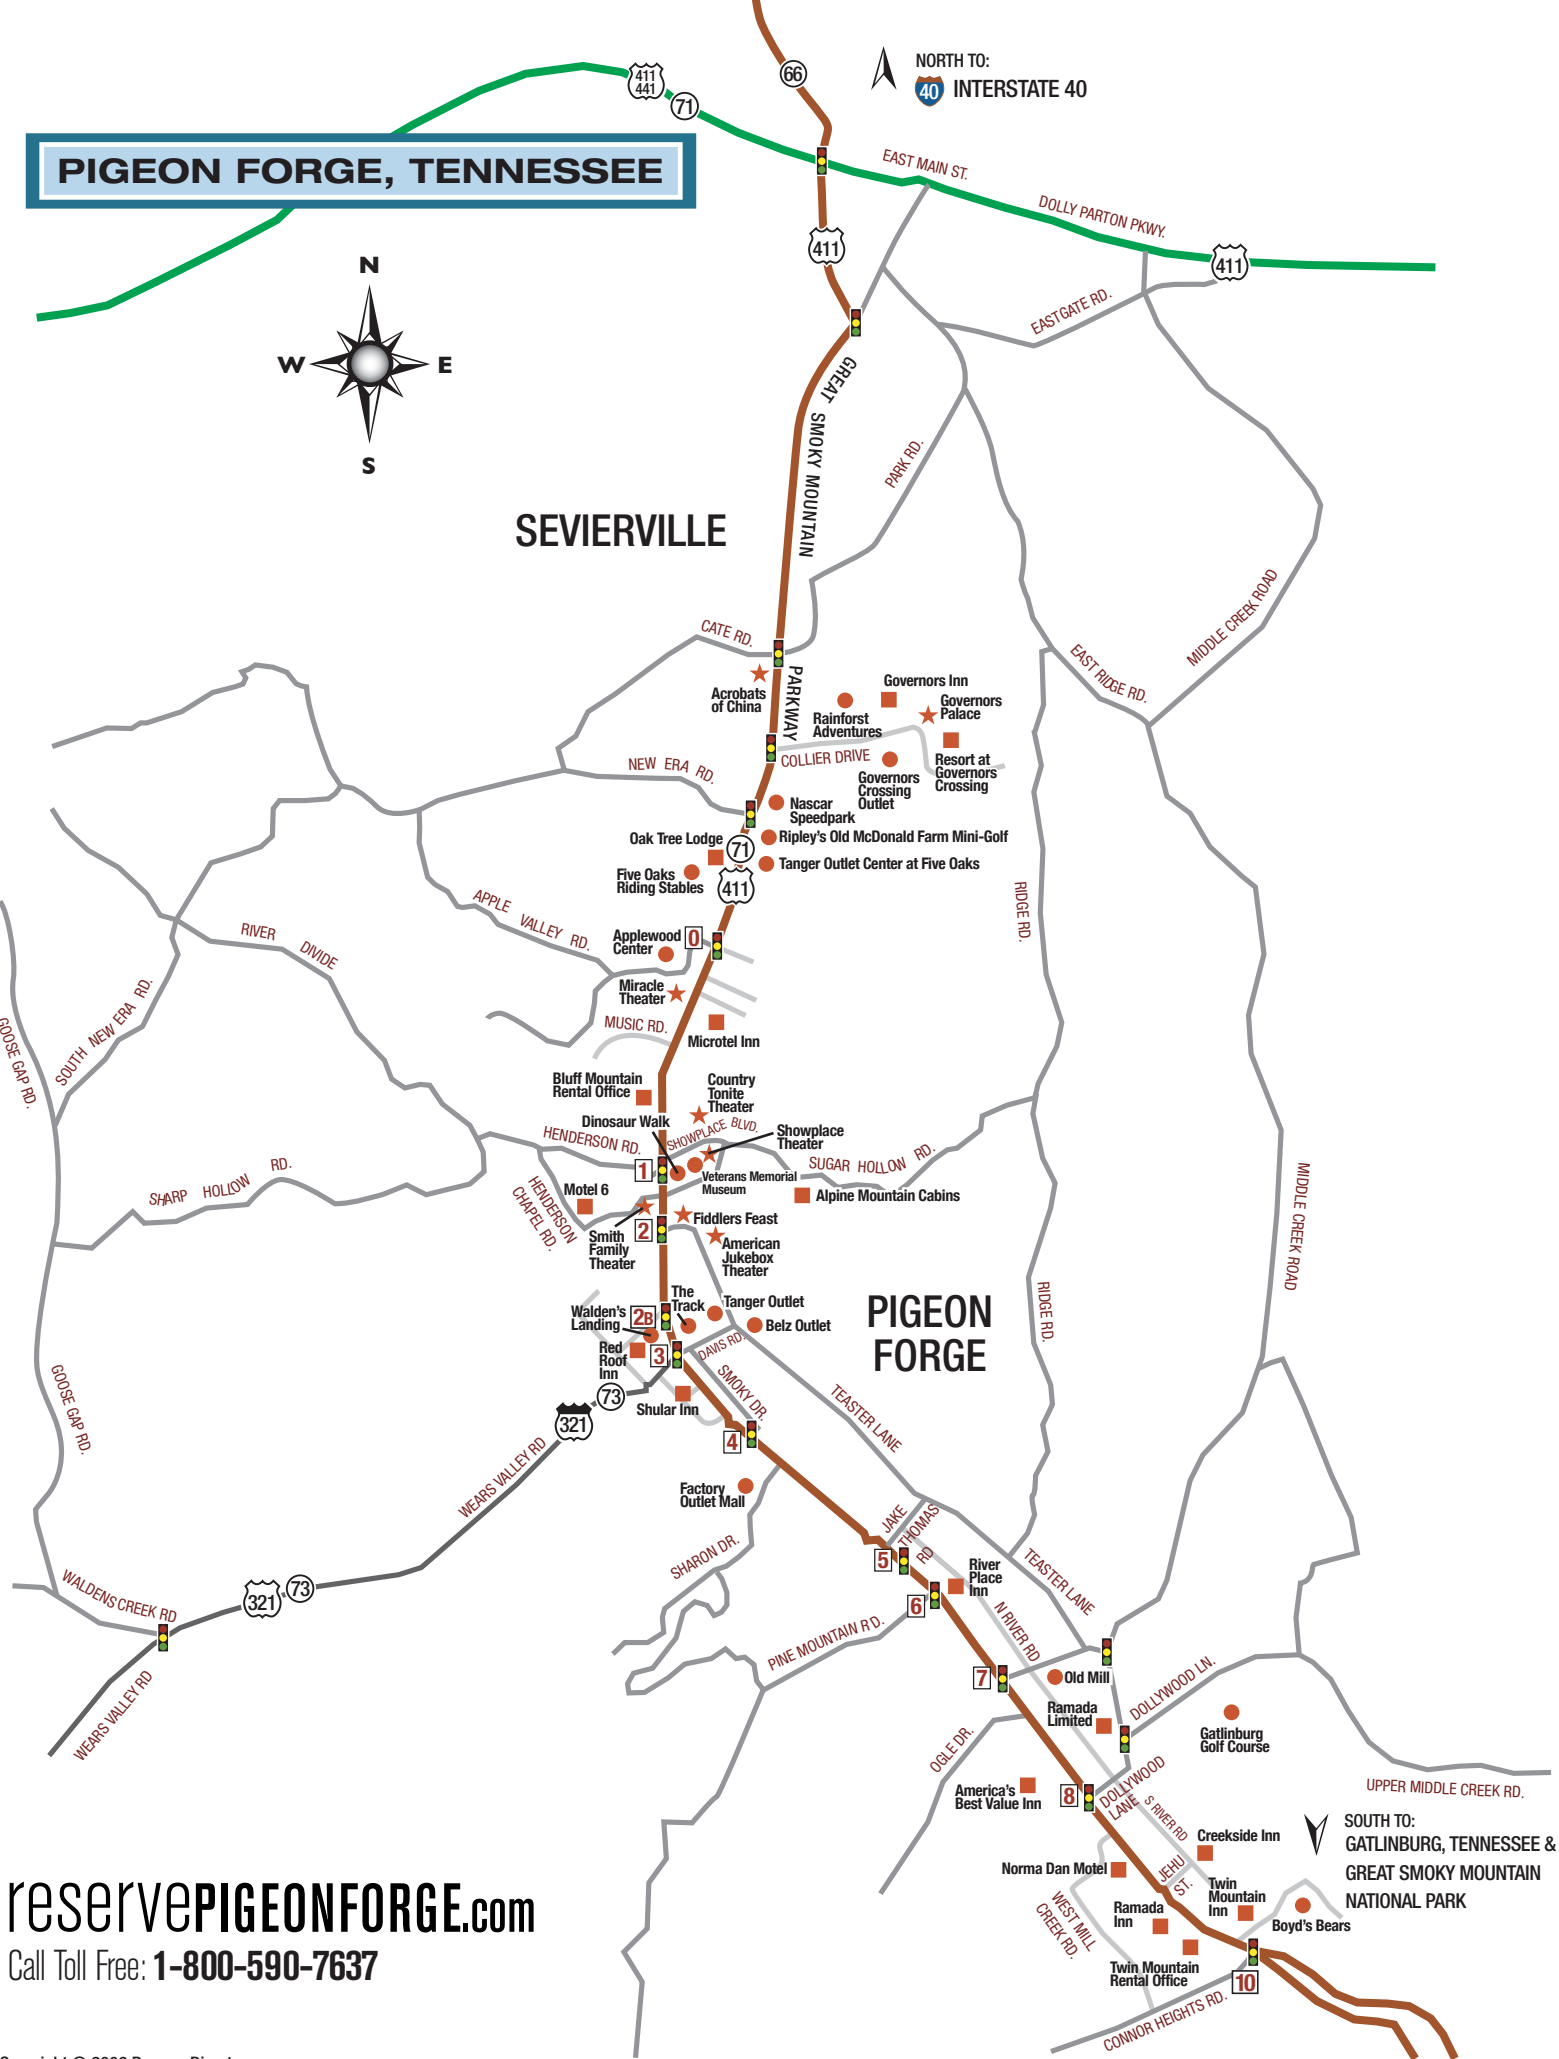

# PIGEON FORGE, TENNESSEE

NORTH TO:  
40 INTERSTATE 40

## SEVIERVILLE

## PIGEON FORGE

reservePIGEONFORGE.com  
Call Toll Free: 1-800-590-7637

SOUTH TO:  
GATLINBURG, TENNESSEE &  
GREAT SMOKY MOUNTAIN  
NATIONAL PARK